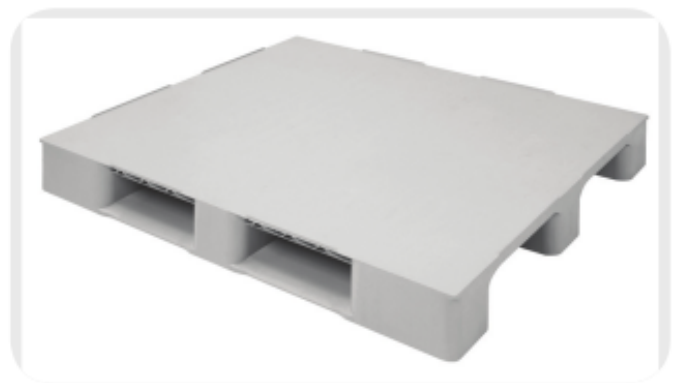

Pallet PG640

PG640

- Closed Deck
- Racking capabilities up to 900 KG
- Well suited for conveyor belt and automated warehouses
- Low self weight
- Environmentally friendly - 100% recyclable
- Easy washing and cleaning
- Safety Rims

Plasgad[®]
Advanced Logistic Solutions

limapack
& open-T

Specifications

DIMENSIONS

Dimensions (L / W / H)	1200 / 1000 / 140 mm	47.24 / 39.37 / 5.51 in
------------------------	----------------------	-------------------------

LOGISTICS

Weight	15.30 kg	
Maximum load Dynamic	1000 kg	
Maximum load Static	3,000 kg	
Racking	900 kg	Virgin PP and homogeneous loads
Pallets per stack (HC)	25	
Units per 40 HC	440	

MATERIAL

Material	PP
Color	Gray